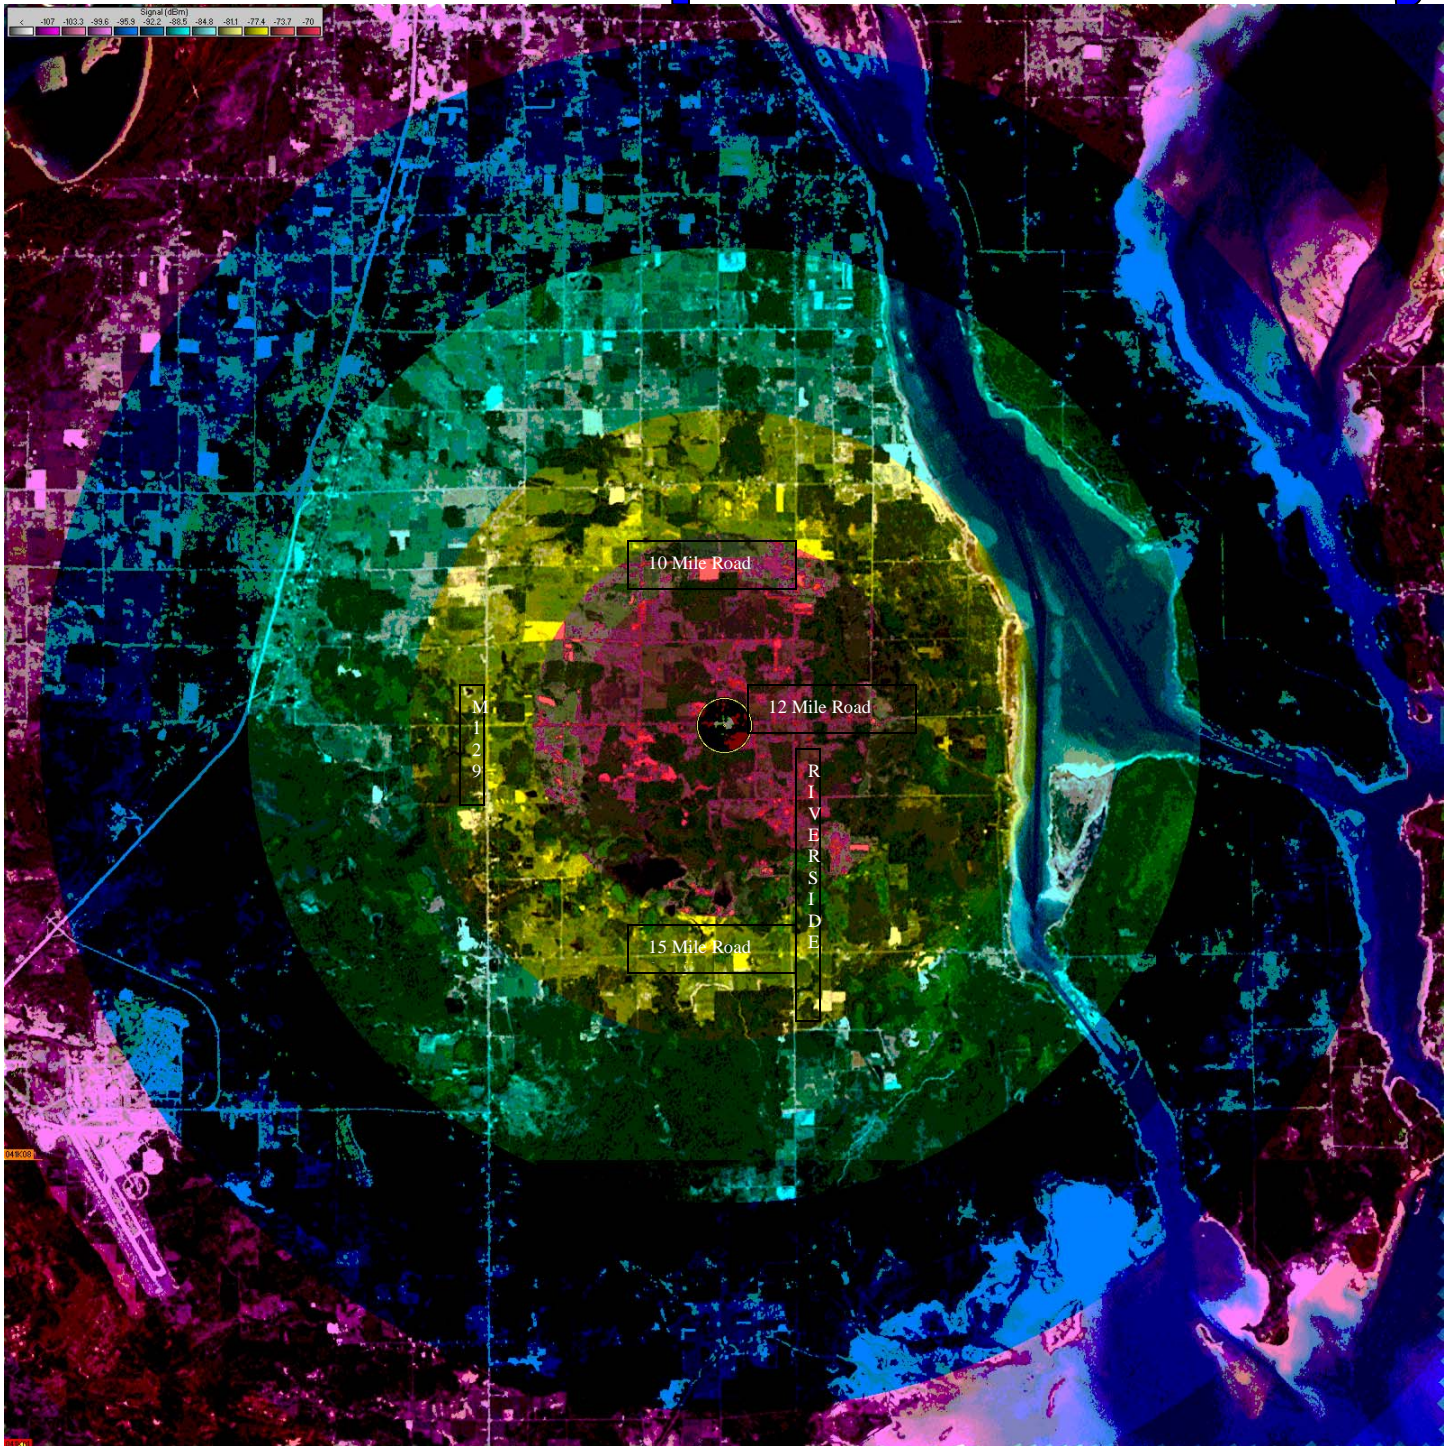

Bruce Township Site Probability

Legend: **Red Center: 90% Non/Near-Line of Sight**
Yellow Band: 70% Near-Line of Sight
Green Band: 50% Line of Sight Only
Blue/Purple and beyond require Line of Sight for connection

Any of the above areas can connect with Line of Sight up to approximately 15 miles
Near Line of Sight Definition; A few trees or slightly obstructed view of the tower
Line of Sight Definition; Clear view of the tower (the very best connection option for any subscriber)
Coverage predictions are for reference only and coverage areas will vary