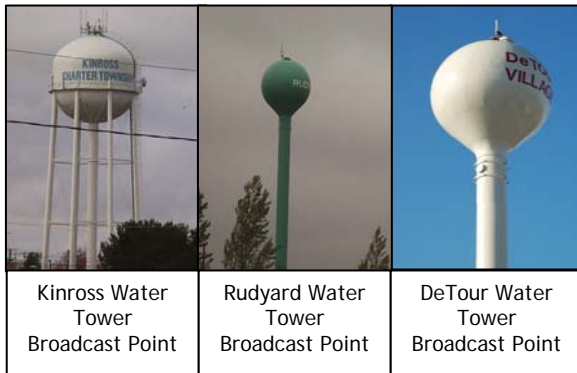

Fast Internet Is Finally Available In Your Area!

Lighthouse.net, the largest local Internet Service Provider is leading the way again by providing broadband internet connections for homes and businesses in the E.U.P. Lighthouse has installed new state of the art Motorola wireless internet systems in the Kinross/Kincheloe, Rudyard and DeTour Village areas. These new wireless sites offer fast secure internet to almost any customer within approximately three miles of the broadcast points. Connection speeds start at 512Kbps and are available up to 3Mb for true broadband capabilities. The wireless system requires a Subscriber Module be installed at the customer's location. The Subscriber Module needs to be mounted outside in the direction of the broadcast point. The current broadcast points are located in Kinross, Rudyard and DeTour Village at the water towers. Typical connection for Near Line of Sight must be within 2 to 3 miles of the broadcast point. Terrain and tree coverage can affect the ability to connect beyond that distance.

These systems can also connect customers up to 20 miles away with a True Line of Sight connection.

Package Pricing Plans

NEW! LITE PLAN 512K Broadband Internet*

Includes: 2 Free Email Accounts and 2 simultaneous internet connections for sharing or networking in your home or business.

UNLIMITED Access Plan:

As Low As **$11.84** month**

($14.95 per month, if not prepaid)

Connection to the internet anytime.

BASIC PLAN

1Mb Broadband Internet*

Includes: 2 Free Email Accounts and 2 simultaneous internet connections for sharing or networking in your home or business.

UNLIMITED Access Plan:

As Low As **$23.74** month**

($29.99 per month, if not prepaid)

Connection to the internet anytime.

STANDARD PLAN

2Mb Broadband Internet*

Includes: 6 Free Email Accounts and 4 simultaneous internet connections for sharing or networking in your home or business.

UNLIMITED Access Plan:

As Low As **$47.49** month**

($59.99 per month, if not prepaid)

Connection to the internet anytime.

PREMIUM PLAN

3Mb Broadband Internet*

Includes: 10 Free Email Accounts and 8 simultaneous internet connections for sharing or networking in your home or business.

UNLIMITED Access Plan:

As Low As **$79.16** month**

($99.99 per month, if not prepaid)

Connection to the internet anytime.

* Maximum connection speeds, actual speeds will vary Streaming media connections requiring maximum bandwidth are additional. **24 month contract prepaid with 5 month free discount included. See terms and conditions. All internet access is subject to our Acceptable Use Policy and Terms & Conditions of Service.

LIGHTWAVE Equipment

The MOTOROLA Subscriber Module Antenna (SM) connects to the internet using a secure wireless signal. The unit is connected to your computer using industry standard 10/100 Ethernet (Cat5) cabling. Your Computer requires an industry standard LAN plug (RJ45) or the Subscriber Module can connect to a hub, switch, router or firewall. The connection can be shared with additional computers using a single SM. This system is designed network ready with a fast, always on Broadband connection!