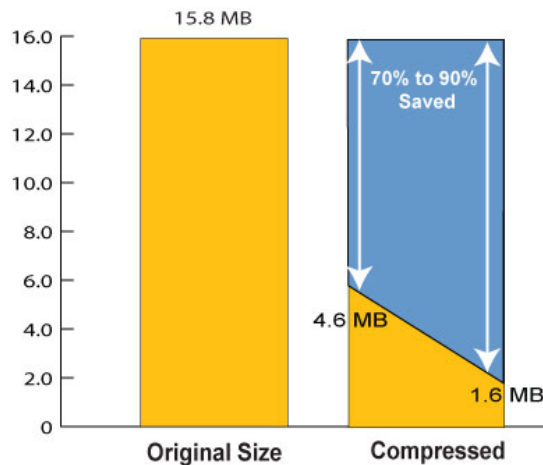

LightSpeed Saves Time Loading Pages:

Enhanced Image Quality:

- Using Dynamic Imaging, LightSpeed loads fully usable image gallery pages an average of 14.7 times faster than without acceleration, while delivering near-original final image quality. Older accelerator options can't deliver the quality at these speeds. The NEW LightSpeed delivers better quality at faster speeds than ever before!